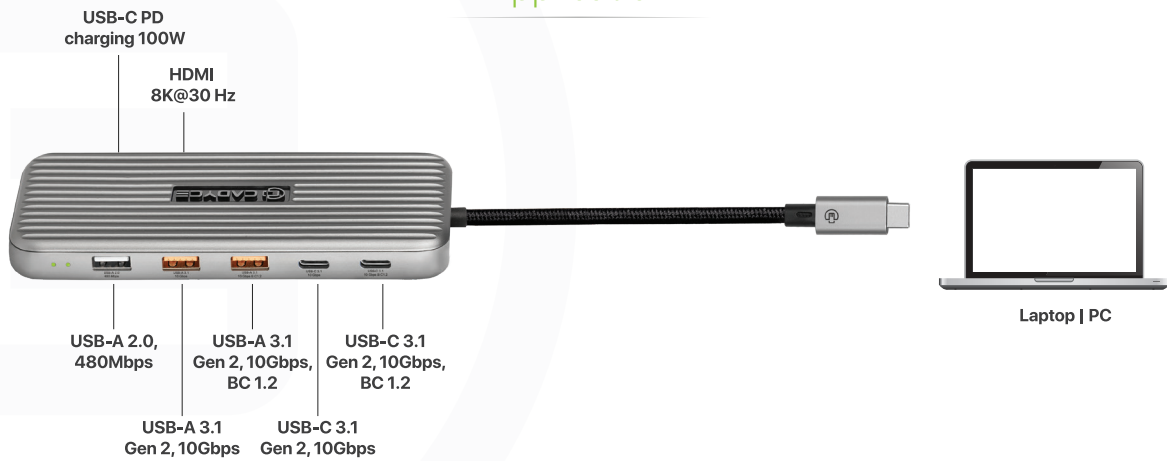

CA-U4MH U4ViSTA

USB4® USB-C® Multi-Port Docking Station

CADYCE CA-U4MH is a USB4 Multi-Port Dock which provides you an 8K HDMI port, a USB-C PD(100W), two 3.1 Gen2 USB-C, two USB 3.1 Gen2 Type A ports which also supports BC 1.2 charging.

Application

Laptop | PC

Features

- 7 In 1 Multi-Port Hub
- HDMI Port Resolution up to 8K@30Hz
- USB-C® 3.1 Gen2 ports support 10Gbps & BC1.2 charging (7.5W)
- USB-C® Power Delivery up to 100W
- USB-A 3.1 Gen2 ports support 10Gbps & BC1.2 charging (7.5W)
- USB 2.0 port supports 480Mbps data transfer speed
- Compatible with Mac OS and Support Windows

Specifications

ITEMS	DESCRIPTION
Input Connector	USB4® USB-C® Male x 1,
Output ports	HDMI 8K@30Hz Female x 1, USB-A 3.1 Gen2 Female x 2, USB 2.0 x 1, USB-C® 3.1 Gen 2 Female x 2, USB-C® PD(100W) Female x 1
Data Transfer / Power Delivery	USB-C® PD Port - 100W USB-C® 3.1 Gen2 Ports - 10Gbps, BC1.2 Charging USB-A 3.1 Gen2 Ports - 10Gbps, BC1.2 Charging USB 2.0 Type A - 480Mbps
Video Resolution	HDMI Port - 8K@30Hz
Product Dimensions	135mm x 60mm x 15mm, Cable Length: 150mm
Power	Bus Powered
Operating Temperature	0°C to 45°C
Operating Humidity	10% ~ 85% RH (no condensation)
Storage Temperature	-10°C to 70°C
Storage Humidity	5% ~ 90% RH (no condensation)
Certifications	CE, FCC, UK, CA, RoHS